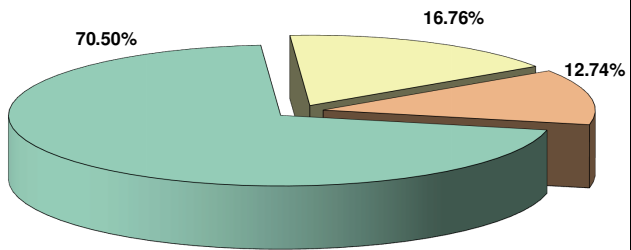

- Kyle H. Hybl - 169,222 votes
- Steven Hartmann - 40,230 votes
- Gina M. Biolchini - 30,585 votes

Please refer to Official Abstract for individual precinct results