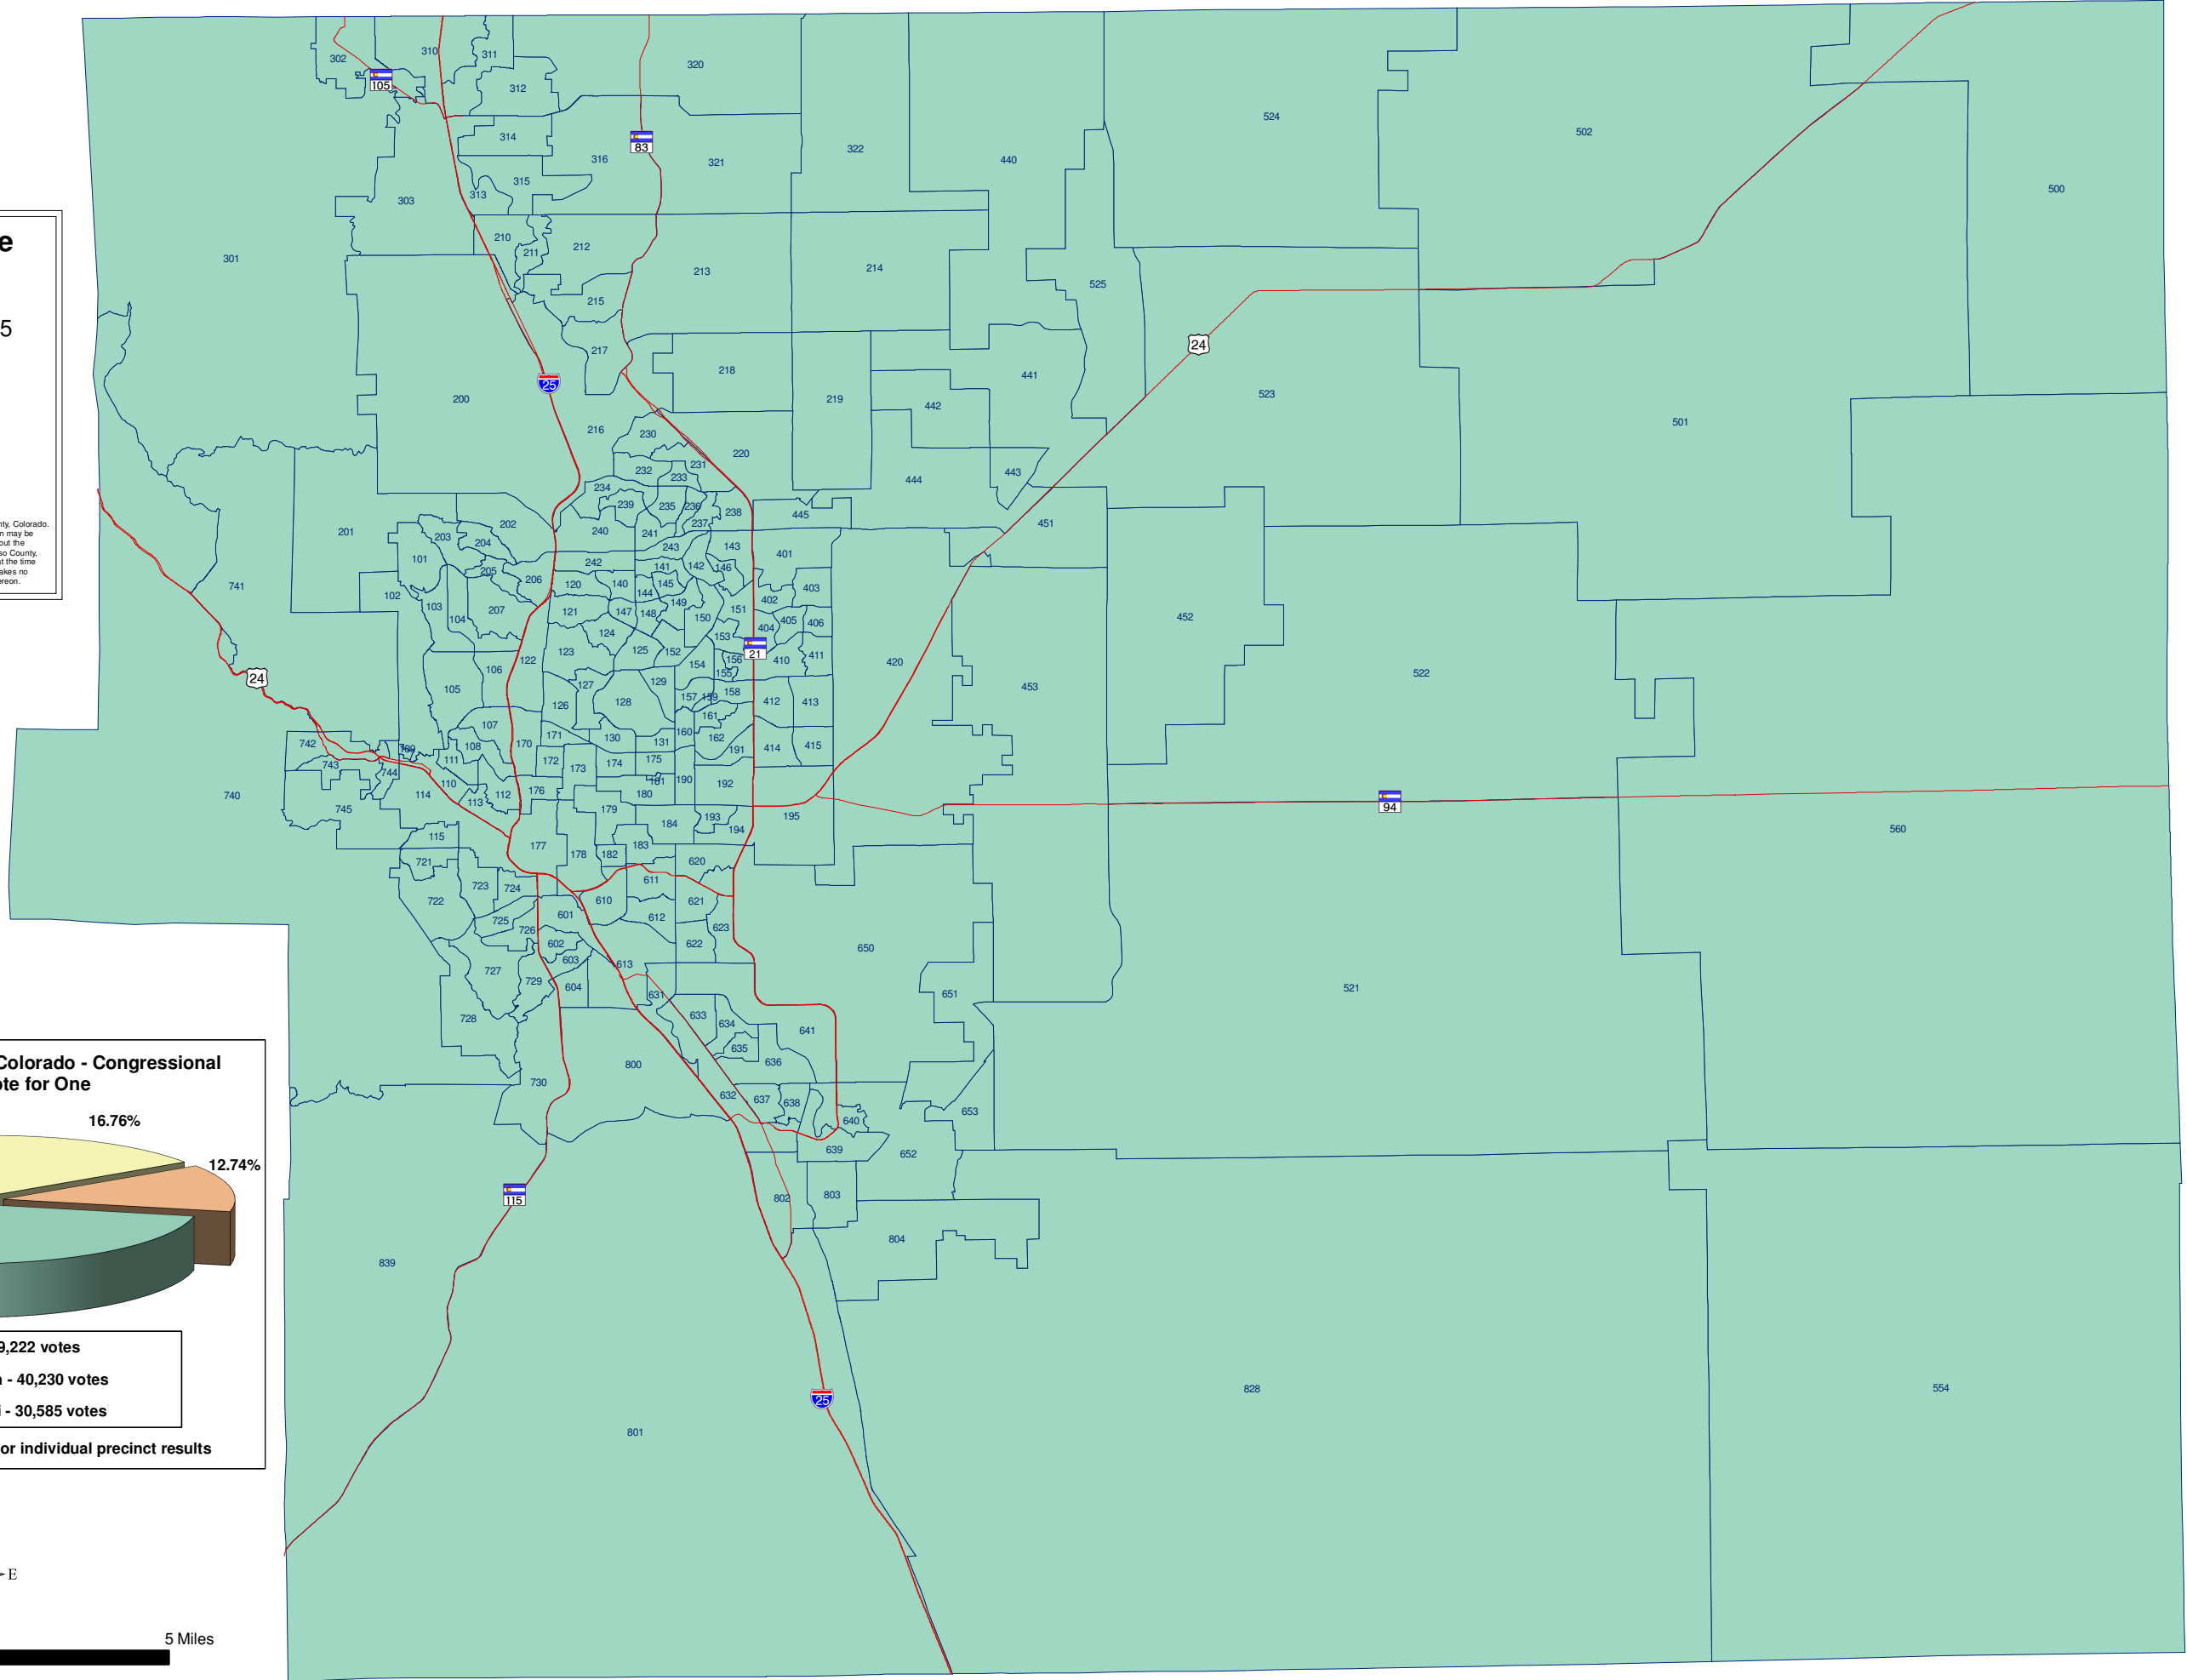

Winning Candidate by Precinct

Representative District 5

- Kyle H. Hybl
- Highways

Map Created December 5, 2012

Regent of the University of Colorado - Congressional District 5 - Vote for One